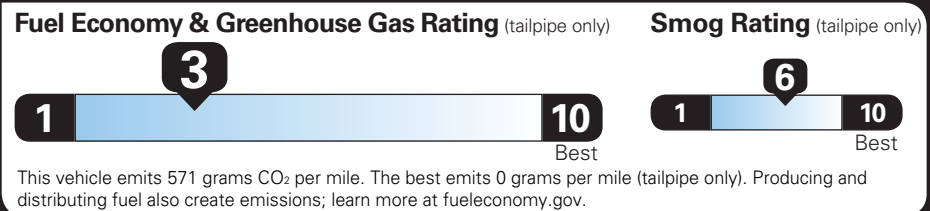

INTERIOR

- TRI-ZONE AUTOMATIC HVAC

- CLOTH FRONT BUCKET POWER SEATS
- SECOND ROW 60/40 SPLIT FOLDING BENCH
- THIRD ROW 60/40 SPLIT BENCH, MANUAL FOLD

EXTERIOR

- LED HEADLAMPS & TAILLAMPS
- LED DAYTIME RUNNING LAMPS
- POWER ADJUSTABLE OUTSIDE MIRRORS, HEATED

SAFETY & SECURITY

- ENHANCED AUTOMATIC EMERGENCY BRAKING
- FRONT PEDESTRIAN AND BICYCLIST BRAKING
- FORWARD COLLISION ALERT
- BLIND ZONE STEERING ASSIST
- INTELLIBEAM
- HD SURROUND VISION
- ENHANCED AUTOMATIC PARKING ASSIST

- REAR CROSS TRAFFIC BRAKING
- REAR PEDESTRIAN ALERT
- SAFETY ALERT SEAT
- ENHANCED LANE KEEP ASSIST
- THEFT DETERRENT SYSTEM

MANUFACTURER'S SUGGESTED RETAIL PRICE

STANDARD VEHICLE PRICE $66,700.00

OPTIONS & PRICING

OPTIONS INSTALLED BY THE MANUFACTURER (MAY REPLACE STANDARD EQUIPMENT SHOWN)

20" MACHINED ALUMINUM WHEELS 1,100.00
W/ CHARCOAL POCKETS

TOTAL OPTIONS	$1,100.00
TOTAL VEHICLE & OPTIONS	$67,800.00
DESTINATION CHARGE	2,795.00

TOTAL VEHICLE PRICE* $70,595.00

EPA DOT Fuel Economy and Environment

Gasoline Vehicle

Fuel Economy SUBURBAN 4WD

Standard SUVs range from 12 to 115 MPG. The best vehicle rates 146 MPGe.

16 MPG combined city/hwy
14 city
19 highway

6.2 gallons per 100 miles

You spend **$7,000** more in fuel costs over 5 years compared to the average new vehicle.

Annual fuel cost **$3,100**

Actual results will vary for many reasons, including driving conditions and how you drive and maintain your vehicle. The average new vehicle gets 29 MPG and costs $8,500 to fuel over 5 years. Cost estimates are based on 15,000 miles per year at $3.30 per gallon. MPGe is miles per gasoline gallon equivalent. Vehicle emissions are a significant cause of climate change and smog.

fuel economy.gov
Calculate personalized estimates and compare vehicles

GOVERNMENT 5-STAR SAFETY RATINGS

Overall Vehicle Score ★★★★★
Based on the combined ratings of frontal, side and rollover. Should ONLY be compared to other vehicles of similar size and weight.

Frontal Crash Driver Passenger ★★★★★
Based on the risk of injury in a frontal impact. Should ONLY be compared to other vehicles of similar size and weight.

Side Crash Front seat Rear seat ★★★★★
Based on the risk of injury in a side impact.

Rollover ★★★★★
Based on the risk of rollover in a single-vehicle crash.

Star ratings range from 1 to 5 stars (★★★★★) with 5 being the highest.
Source: National Highway Traffic Safety Administration (NHTSA)
www.safercar.gov or 1-888-327-4236

PARTS CONTENT INFORMATION

FOR VEHICLES IN THIS CARLINE:
U.S./CANADIAN PARTS CONTENT: 38%
MAJOR SOURCES OF FOREIGN PARTS CONTENT: MEXICO 36%

NOTE: PARTS CONTENT DOES NOT INCLUDE FINAL ASSEMBLY, DISTRIBUTION, OR OTHER NON-PARTS COSTS.

FOR THIS VEHICLE:
FINAL ASSEMBLY POINT: ARLINGTON, TX U.S.A.
COUNTRY OF ORIGIN: ENGINE: UNITED STATES TRANSMISSION: UNITED STATES

This label has been applied pursuant to Federal law – Do not remove prior to delivery to the ultimate purchaser. *Includes Manufacturer's Recommended Pre-Delivery Service. Does not include dealer installed options and accessories not listed above, local taxes or license fees.

© 2009 General Motors LLC
GMLBL_PROD_0044 – 11/01/2025

ORDER NO FTWNC4 SALES CODE E
SALES MODEL CODE CK10906
DEALER NO 14382
FINAL ASSEMBLY: ARLINGTON, TX U.S.A.

VIN 1GNS6BKD3TR279339 REISSUE

DEALER TO WHOM DELIVERED
R. K. CHEVROLET, INC.
2661 VIRGINIA BEACH BLVD
VIRGINIA BEACH, VA 23452-7617

Better drives start with OnStar®
Activate today

Learn more at onstar.com, or scan the QR code
onstar.com/privacy